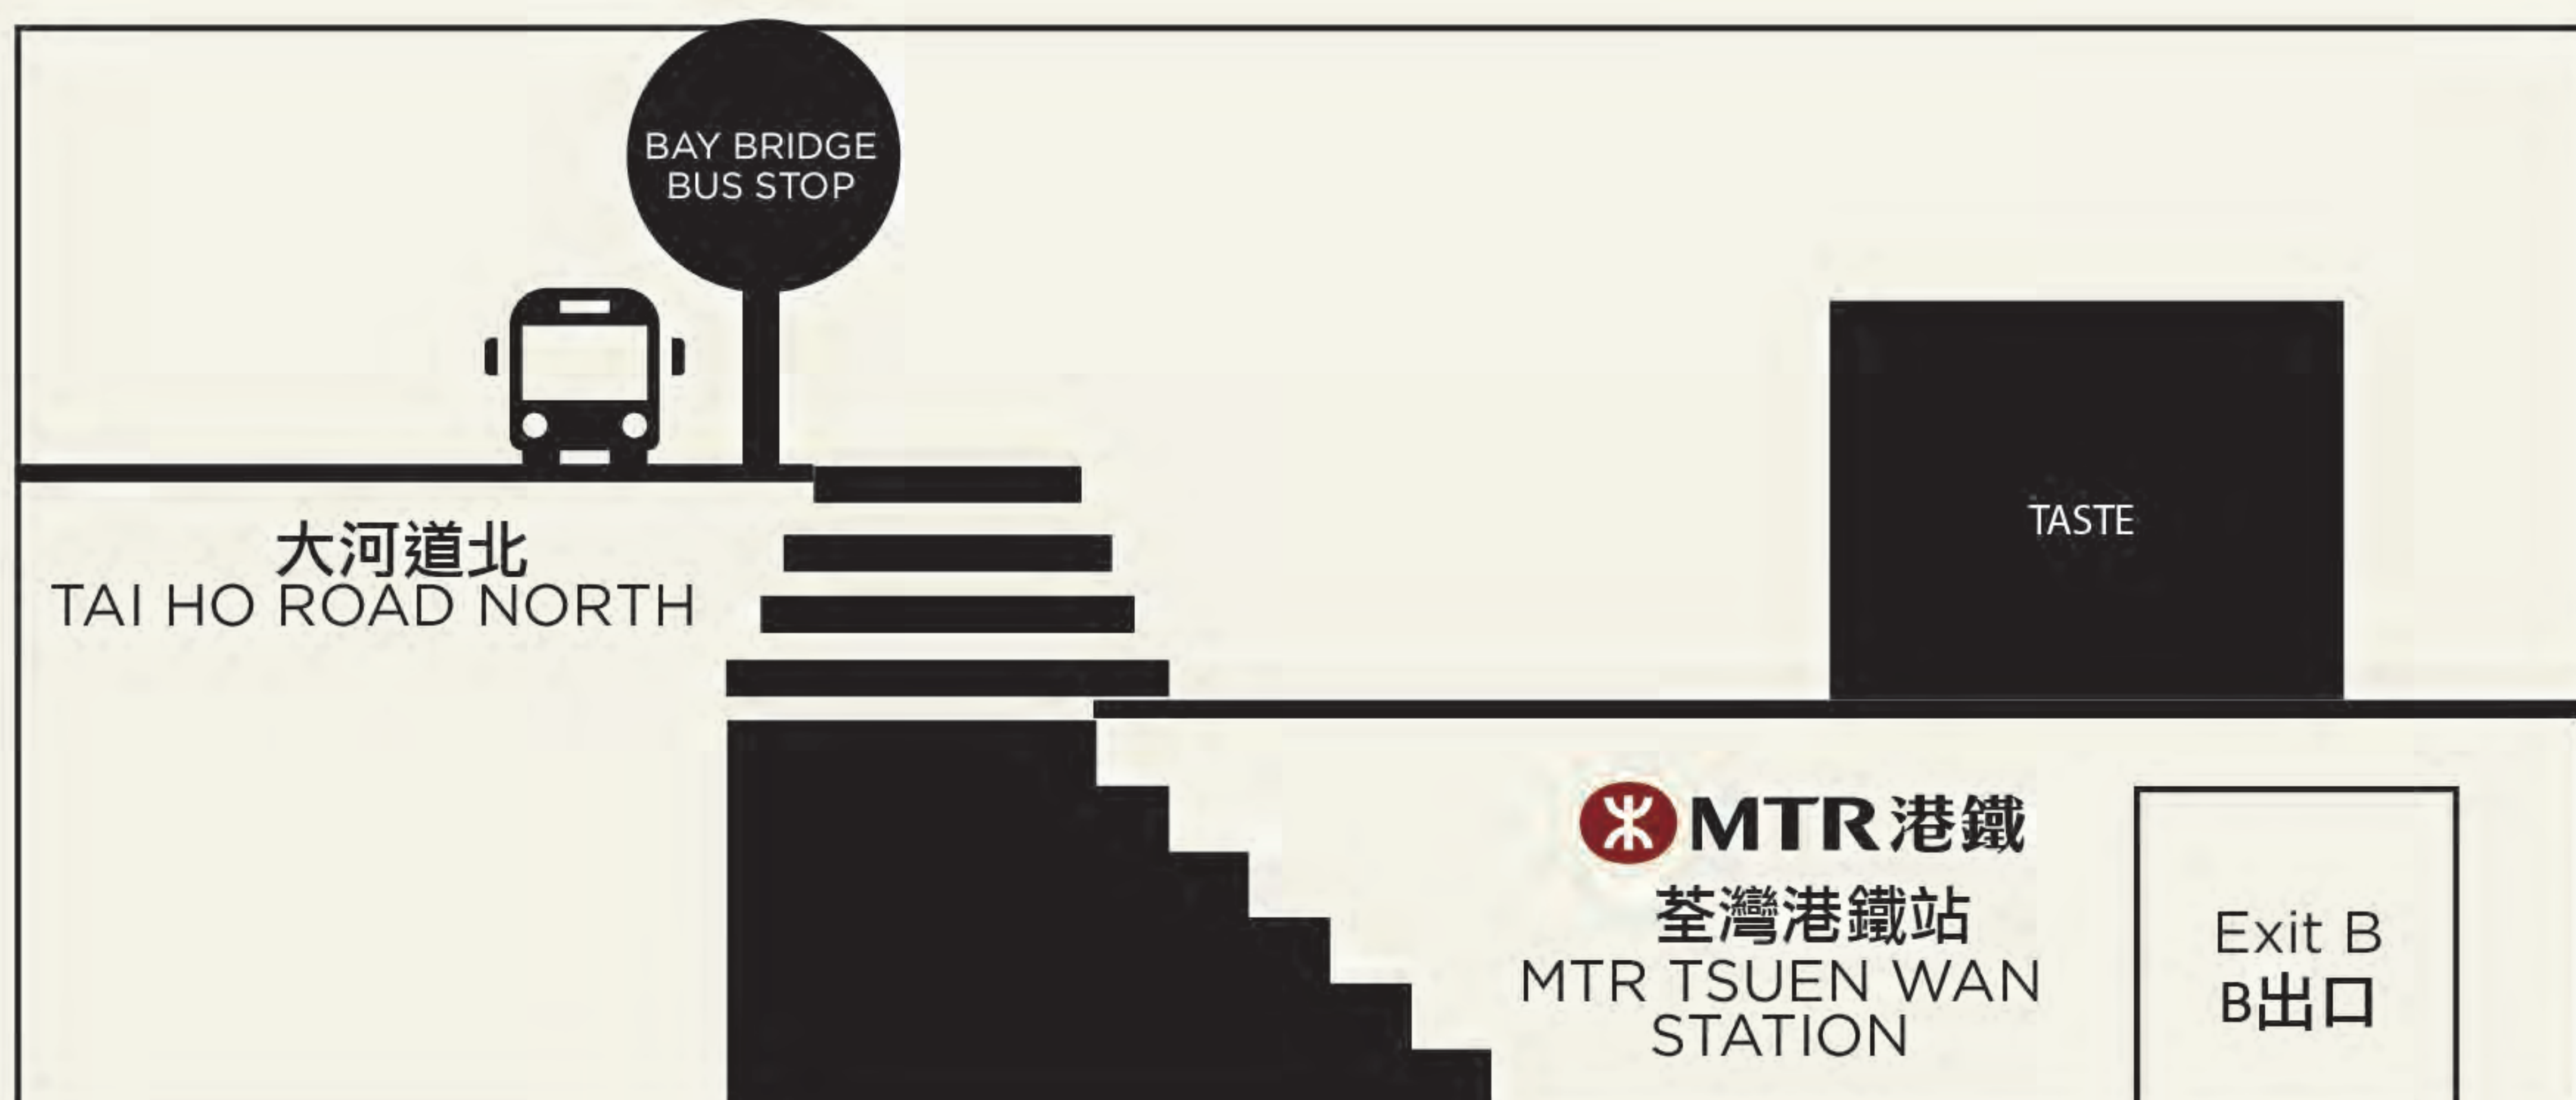

DAILY SHUTTLE BUS STOP

LOCATION MAP

每日穿梭巴士站位置圖

MTR TSUEN WAN STATION DROP OFF / PICK UP POINT 港鐵荃灣站新落車及上車地點

- 1) Turn right after you go out of Tsuen Wan MTR Exit B
行出荃灣港鐵站B出口後向右轉
- 2) Walk for 10-15meters
步行10至15米
- 3) Walk up the stair case to the top until you reach the road
上樓梯至路面
- 4) Look for the signage of Bay Bridge Hong Kong
尋找汀蘭居站牌

MTR TSUEN WAN WEST STATION DROP OFF / PICK UP POINT 港鐵荃灣西站新落車及上車地點

- 1) Take Exit D
行出荃灣西站D出口
- 2) Walk across the road
過對面馬路
- 3) Turn left and walk until the end of the mini-bus station
轉左直行至小巴士站最尾
- 4) Look for the signage of Bay Bridge Hong Kong
尋找汀蘭居站牌