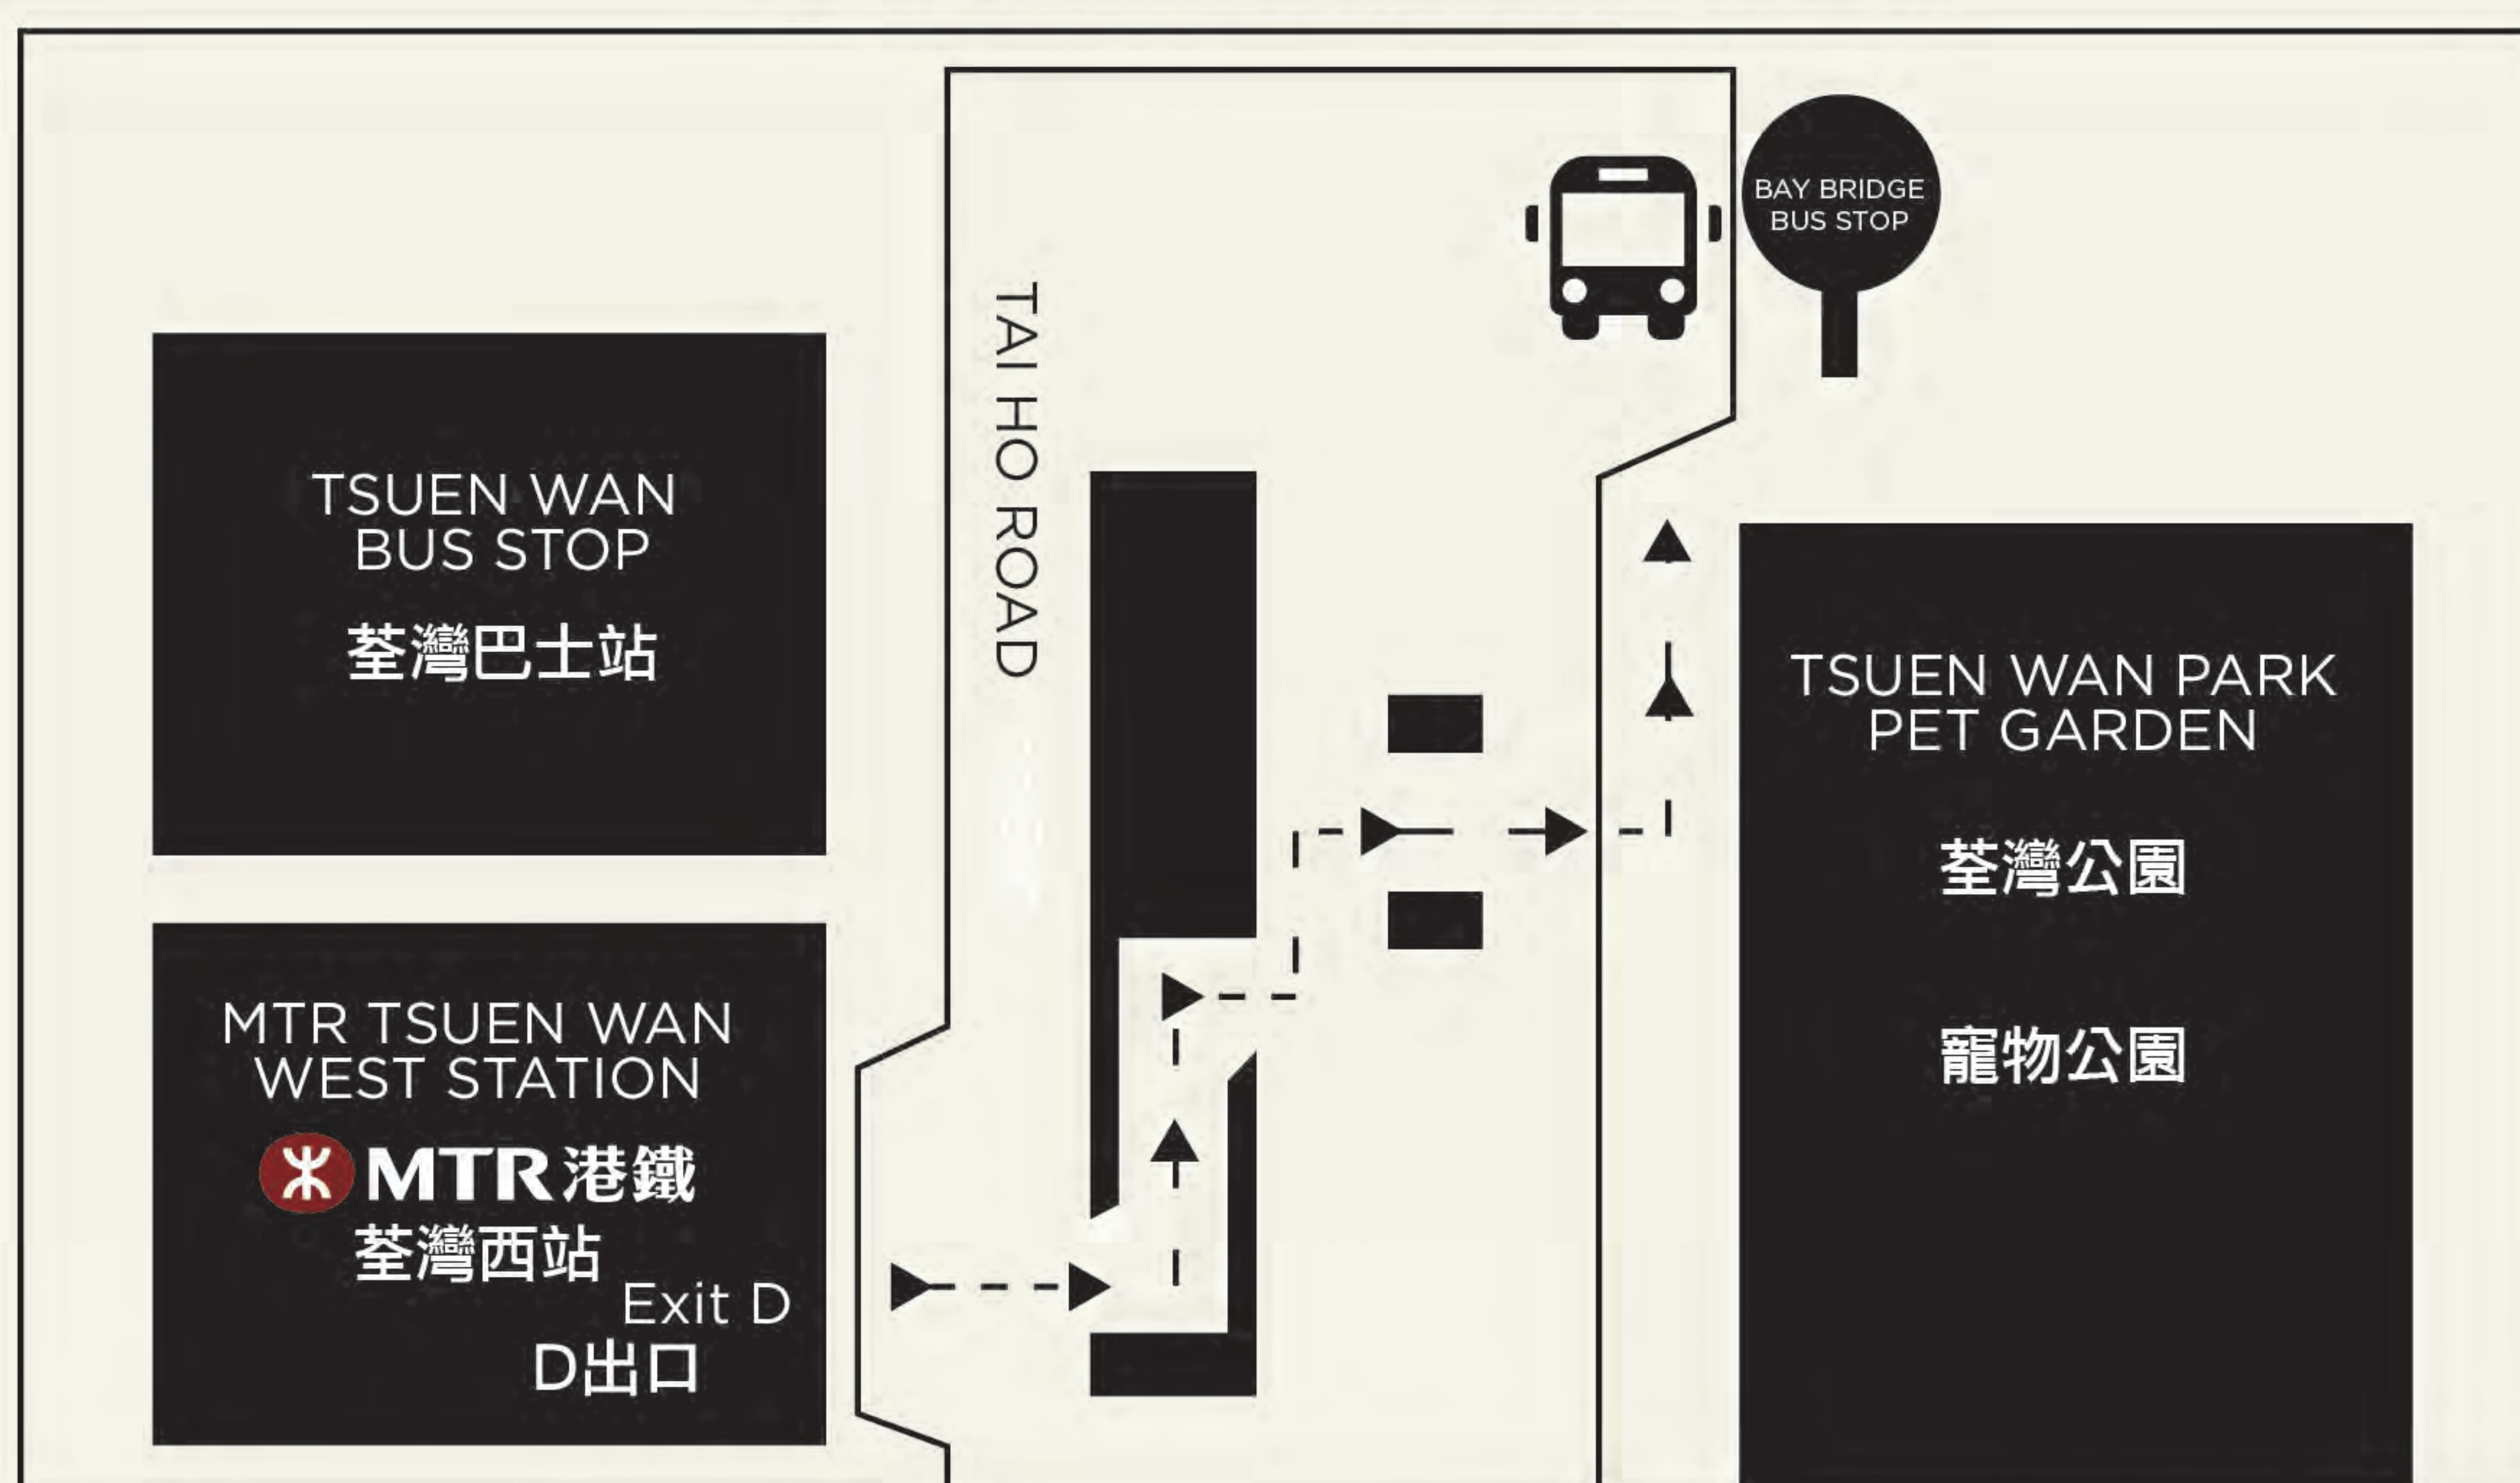

DAILY SHUTTLE BUS STOP

LOCATION MAP

每日穿梭巴士站位置圖

MTR TSUEN WAN STATION DROP OFF / PICK UP POINT 港鐵荃灣站新落車及上車地點

- 1) Turn right after you go out of Tsuen Wan MTR Exit B
行出荃灣港鐵站B出口後向右轉
- 2) Walk for 10-15meters
步行10至15米
- 3) Walk up the stair case to the top until you reach the road
上樓梯至路面
- 4) Look for the signage of Bay Bridge Hong Kong
尋找汀蘭居站牌

MTR TSUEN WAN WEST STATION DROP OFF / PICK UP POINT 港鐵荃灣西站新落車及上車地點

- 1) Take Exit D
行出荃灣西站D出口
- 2) Walk across the road
過對面馬路
- 3) Turn left and walk until the end of the mini-bus station
轉左直行至小巴士站最尾
- 4) Look for the signage of Bay Bridge Hong Kong
尋找汀蘭居站牌